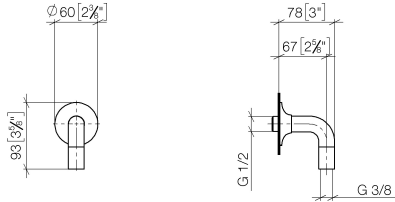

28 450 809

- 3/8" shower outlet
- rosette Ø 60 mm
- 1/2" connection

Intrinsic protection against back flow.

	Brushed Platinum	28 450 809-06
	Chrome	28 450 809-00
	Platinum	28 450 809-08
	Dark Chrome	28 450 809-19
	Brushed Durabronze (23kt Gold)	28 450 809-28
	Brushed Bronze	28 450 809-42
	Brushed Champagne (22kt Gold)	28 450 809-46
	Champagne (22kt Gold)	28 450 809-47
	Brushed Dark Platinum	28 450 809-99

Recommended miscellaneous

Concealed wall elbow -

- max. recess depth 163 mm
- min. recess depth 90 mm

35 085 970 90

28 450 809

mm [inches]

Flow rate chart

Certificates

WRAS_1810006. Belgaqua_22_280_2 IAPMO_4976 (4).
7_7.

28 450 809

Spare parts list

No.	Item Number	Name	Quantity used	Delivery time
1	90 27 80 021 00-06	rosette	1	10
2	09 16 01 014 90	ring	1	2
3	90 23 01 040 00 90	back-flow preventer	2	2
4	09 11 03 123-06	connection	1	10
5	90 21 02 069 00-06	cover	1	10